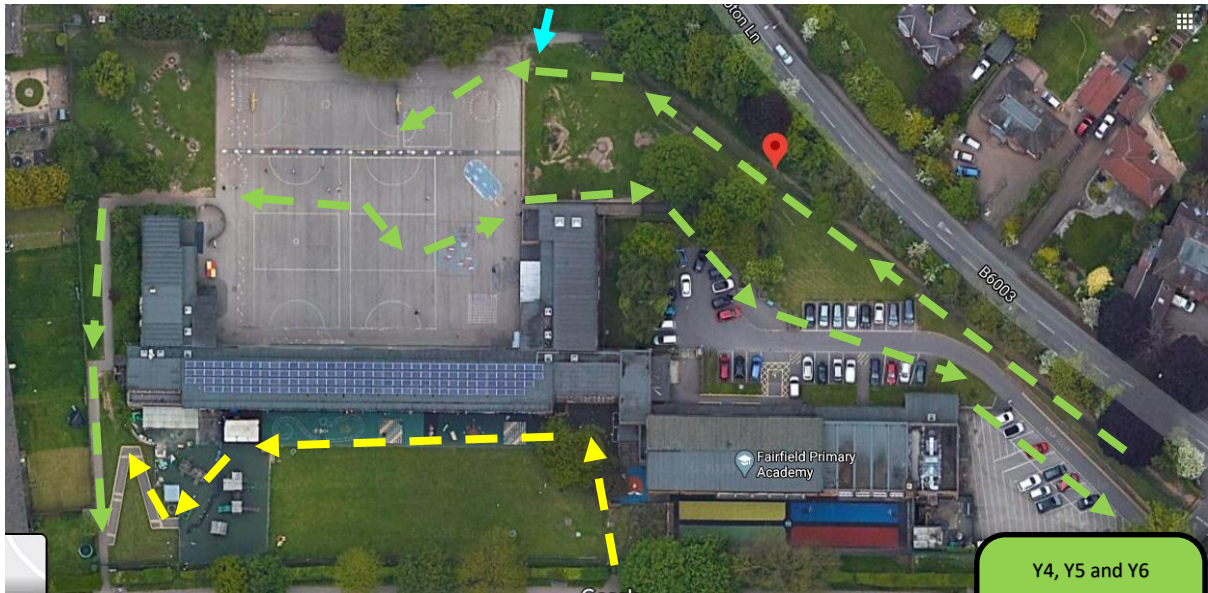

# Morning Routes into School

# Afternoon Routes out of School

Gibbons Avenue  
Entrance  
Only

EYFS, Y1, Y2, Y3  
QE park bottom  
Exit

EYFS, Y1, Y2, Y3  
QE park top  
Entrance

Y4, Y5 and Y6  
Main car park  
Entrance & Exit