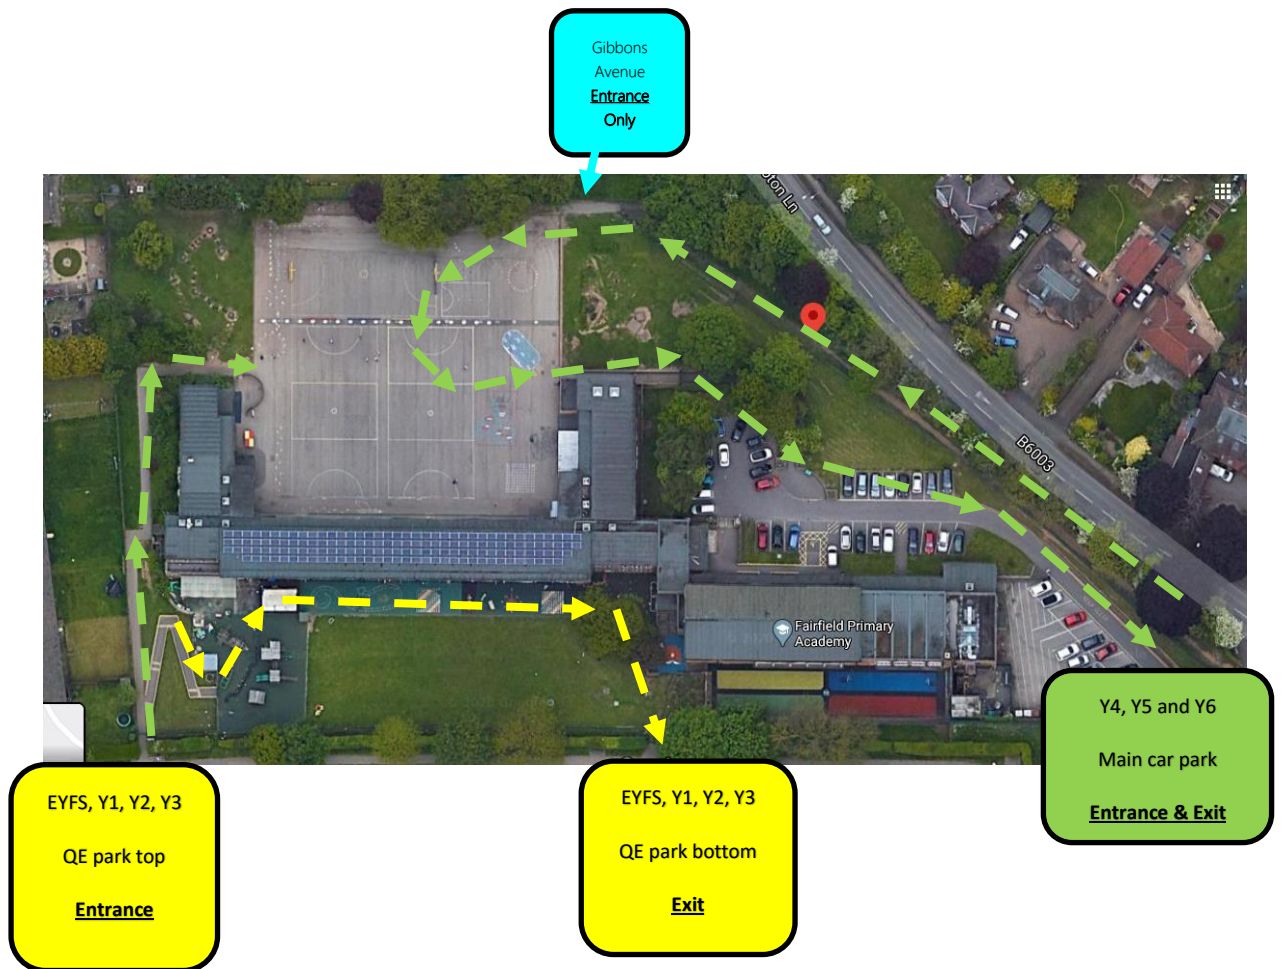

# Morning Routes into School

# Afternoon Routes out of School

Gibbons Avenue  
Entrance  
Only

EYFS, Y1, Y2, Y3  
QE park bottom  
Exit

EYFS, Y1, Y2, Y3  
QE park top  
Entrance

Y4, Y5 and Y6  
Main car park  
Entrance & Exit