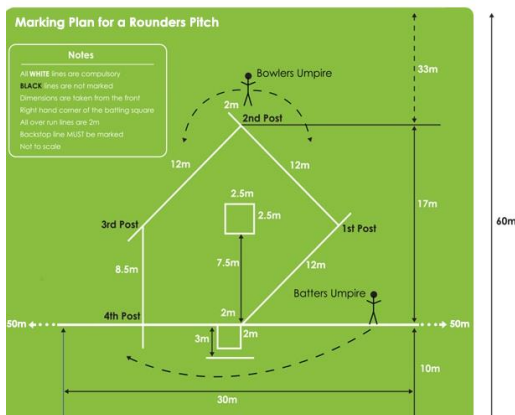

Science

The digestive system

Geography

We need to name and locate counties and cities of the United Kingdom, geographical regions and their identifying human and physical characteristics. The longest river in the UK is the Severn at 352km.

The highest peaks in the UK are Ben Nevis, Scafell Pike and Snowdon.

Art

Edward Munch was born in 1863 in Adalsbruk, Norway.

Munch moved to Paris in 1889 and was inspired by Vincent Van Gogh and Paul Gauguin.

The Scream is the most well-known of Munch's paintings. There are actually four versions of the work (two in pastel, and two in paint). One of the pastel versions sold for more than $100 million in 2012.

PE

Learning Destination: Create a Viking helmet.

We will create a realistic Viking helmet using our design and technology and our painting knowledge and skills.